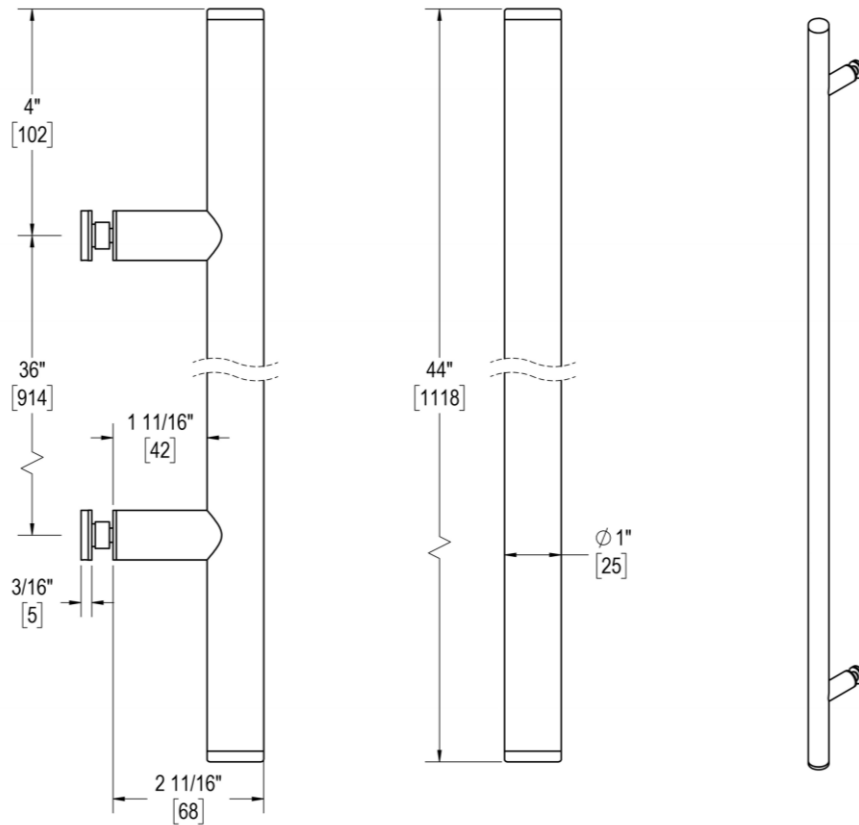

COUNTERPOINT

36" C/C SINGLE-SIDED PULL WITH 1" DIAMETER

Product Code: L.45.213-36

portals

MATERIALS

Solid & tubular brass components, stainless steel fasteners, and clear polycarbonate washers

FUNCTION DETAILS & PRODUCT NOTES

- Product design coordinates with other shower & bathroom hardware in the Counterpoint suite.
- Continuous hardware profile appears to flow through glass.
- Backplates for single-sided pulls are designed to allow clearance for bypass doors.

TEMPLATE & INSTALLATION NOTES

Item requires glass fabrication according to template above and should only be used with tempered safety glass.

Glass Thickness	1/4" [6 mm] to 1/2" [12 mm]
Hole Diameter	1/2" [12 mm]