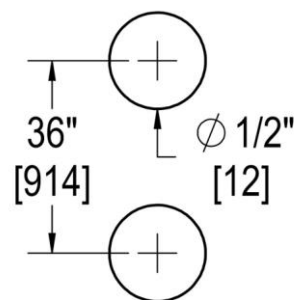

COUNTERPOINT

36" C/C SINGLE-SIDED PULL WITH 1" DIAMETER

Product Code: L.45.213-36

portals

MATERIALS

Solid & tubular brass components, stainless steel fasteners, and clear polycarbonate washers

FUNCTION DETAILS & PRODUCT NOTES

- Product design coordinates with other shower & bathroom hardware in the Counterpoint suite.
- Continuous hardware profile appears to flow through glass.
- Backplates for single-sided pulls are designed to allow clearance for bypass doors.

TEMPLATE & INSTALLATION NOTES

Item requires glass fabrication according to template above and should only be used with tempered safety glass.

Glass Thickness	1/4" [6 mm] to 1/2" [12 mm]
Hole Diameter	1/2" [12 mm]